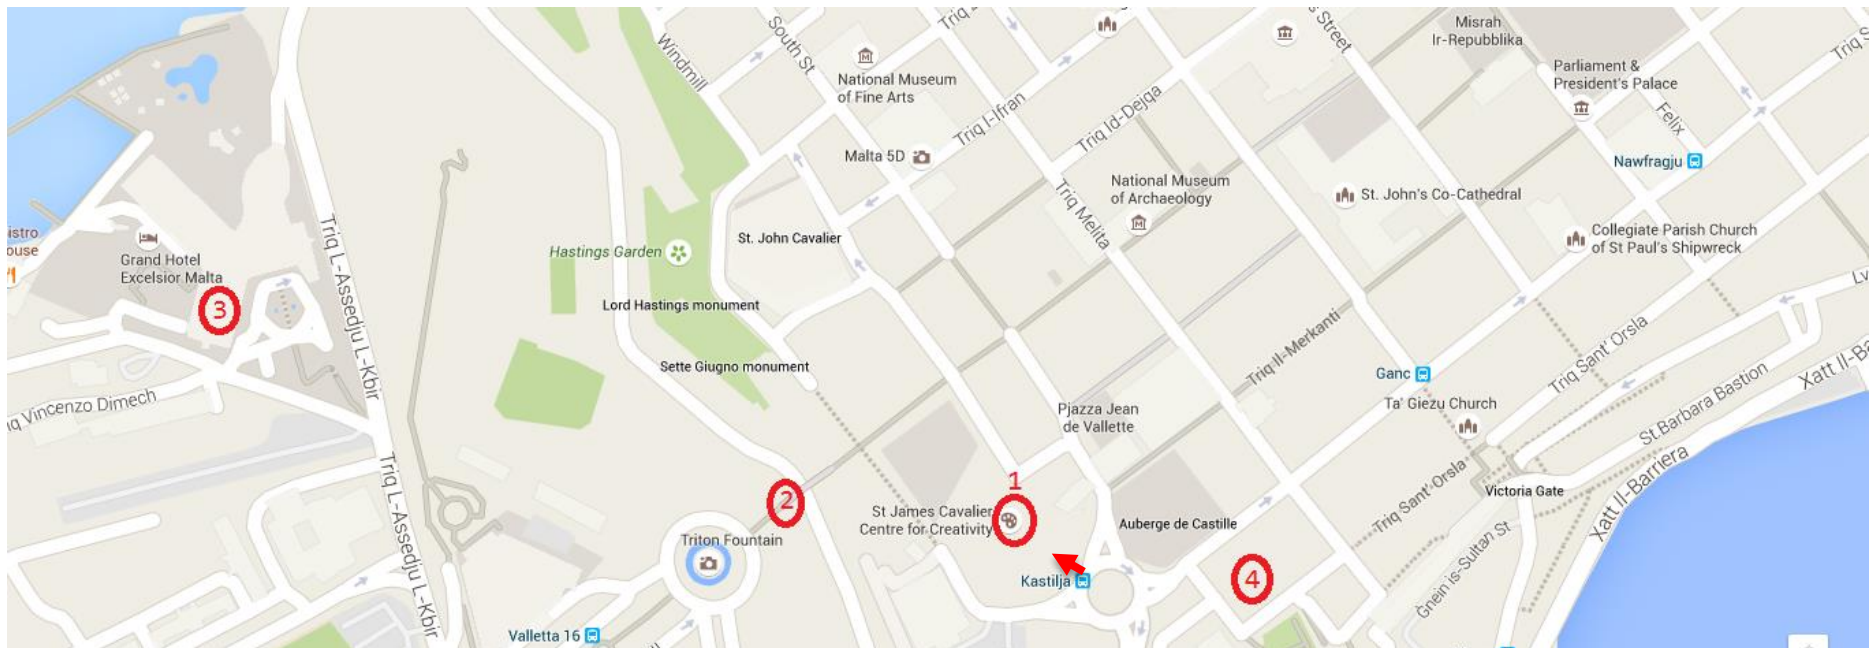

Map of some of the main conference venues

1. Conference venue (St James Cavalier Centre for Creativity). The building has several entrances; the most one is from the main entrance of the building from Castille square (Pjazza Kastilja in Maltese). Plenary sessions will be held in the Theatre; other sessions will be held in the Cinema.
2. Entrance to Valletta near the bus terminal.
3. Hotel Excelsior.
4. Hotel Castille.